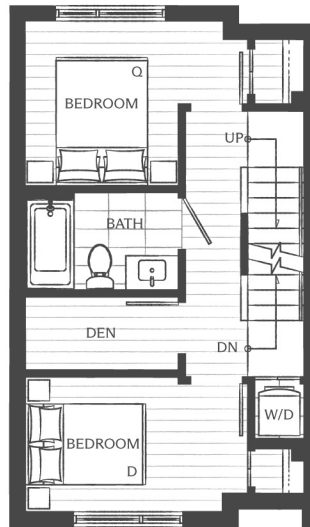

LOWER LEVEL

MIDDLE LEVEL

UPPER LEVEL

Type C1a

3 Bedroom + Den

Interior:	1,115-1,117 s.f.
Exterior:	291-295 s.f.
Total:	1,406-1,412 s.f.

This is not an offering for sale. Any such offering can only be made with a disclosure statement. The developer reserves the right to make changes and modifications to the information contained herein without prior notice. Dimensions, sizes, areas, specifications layout and materials are approximate only and subject to change without notice. E.&O.E.