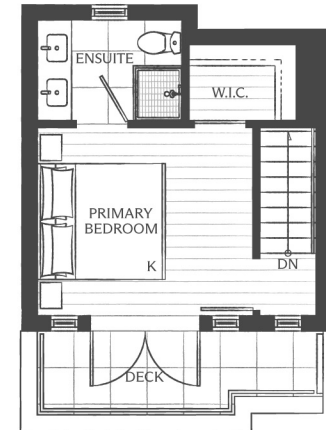

LOWER LEVEL

MIDDLE LEVEL

UPPER LEVEL

Type C1a

3 Bedroom + Den

Interior:	1,115-1,117 s.f.
Exterior:	291-295 s.f.
Total:	1,406-1,412 s.f.

This is not an offering for sale. Any such offering can only be made with a disclosure statement. The developer reserves the right to make changes and modifications to the information contained herein without prior notice. Dimensions, sizes, areas, specifications layout and materials are approximate only and subject to change without notice. E.&O.E.