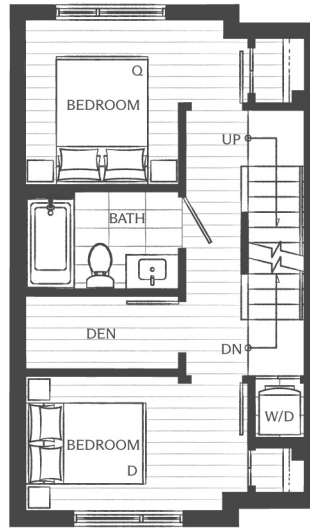

LOWER LEVEL

MIDDLE LEVEL

UPPER LEVEL

WEST 49TH AVENUE

LEVEL 1

Type C2

3 Bedroom + Den

Interior:	1,117 s.f.
Exterior:	313 s.f.
Total:	1,430 s.f.