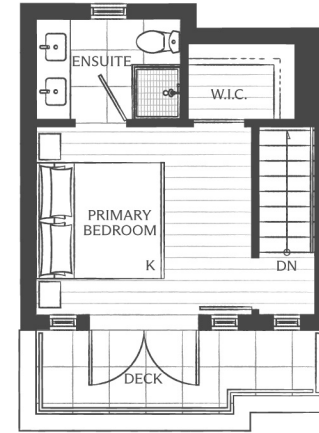

LOWER LEVEL

MIDDLE LEVEL

UPPER LEVEL

WEST 49TH AVENUE

LEVEL 1

Type C2

3 Bedroom + Den

Interior:	1,117 s.f.
Exterior:	313 s.f.
Total:	1,430 s.f.