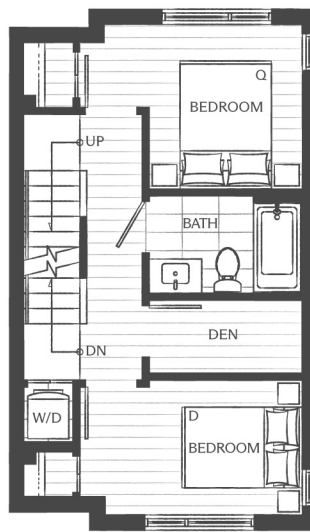

LOWER LEVEL

MIDDLE LEVEL

UPPER LEVEL

## Type C3

3 Bedroom + Den

Interior:	1,111 s.f.
Exterior:	565 s.f.
<b>Total:</b>	<b>1,676 s.f.</b>

This is not an offering for sale. Any such offering can only be made with a disclosure statement. The developer reserves the right to make changes and modifications to the information contained herein without prior notice. Dimensions, sizes, areas, specifications layout and materials are approximate only and subject to change without notice. E.&O.E.