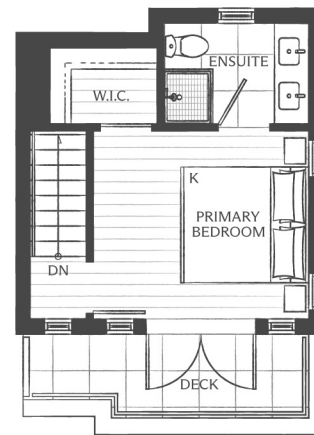

LOWER LEVEL

MIDDLE LEVEL

UPPER LEVEL

## Type C3

3 Bedroom + Den

Interior:	1,111 s.f.
Exterior:	565 s.f.
<b>Total:</b>	<b>1,676 s.f.</b>

This is not an offering for sale. Any such offering can only be made with a disclosure statement. The developer reserves the right to make changes and modifications to the information contained herein without prior notice. Dimensions, sizes, areas, specifications layout and materials are approximate only and subject to change without notice. E.&O.E.