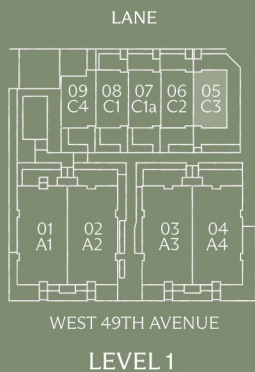

LOWER LEVEL

MIDDLE LEVEL

UPPER LEVEL

## Type C3

3 Bedroom + Den

Interior:	1,111 s.f.
Exterior:	565 s.f.
<b>Total:</b>	<b>1,676 s.f.</b>

This is not an offering for sale. Any such offering can only be made with a disclosure statement. The developer reserves the right to make changes and modifications to the information contained herein without prior notice. Dimensions, sizes, areas, specifications layout and materials are approximate only and subject to change without notice. E.&O.E.