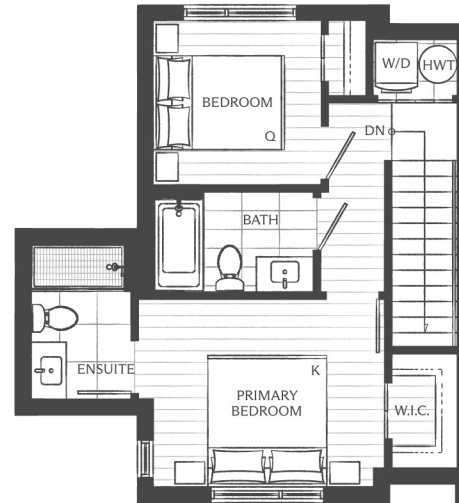

LOWER LEVEL

UPPER LEVEL

WEST 49TH AVENUE

LEVEL 1

Type C4

2 Bedroom + Den

Interior:	821 s.f.
Exterior:	128 s.f.
Total:	949 s.f.

This is not an offering for sale. Any such offering can only be made with a disclosure statement. The developer reserves the right to make changes and modifications to the information contained herein without prior notice. Dimensions, sizes, areas, specifications layout and materials are approximate only and subject to change without notice. E.&O.E.